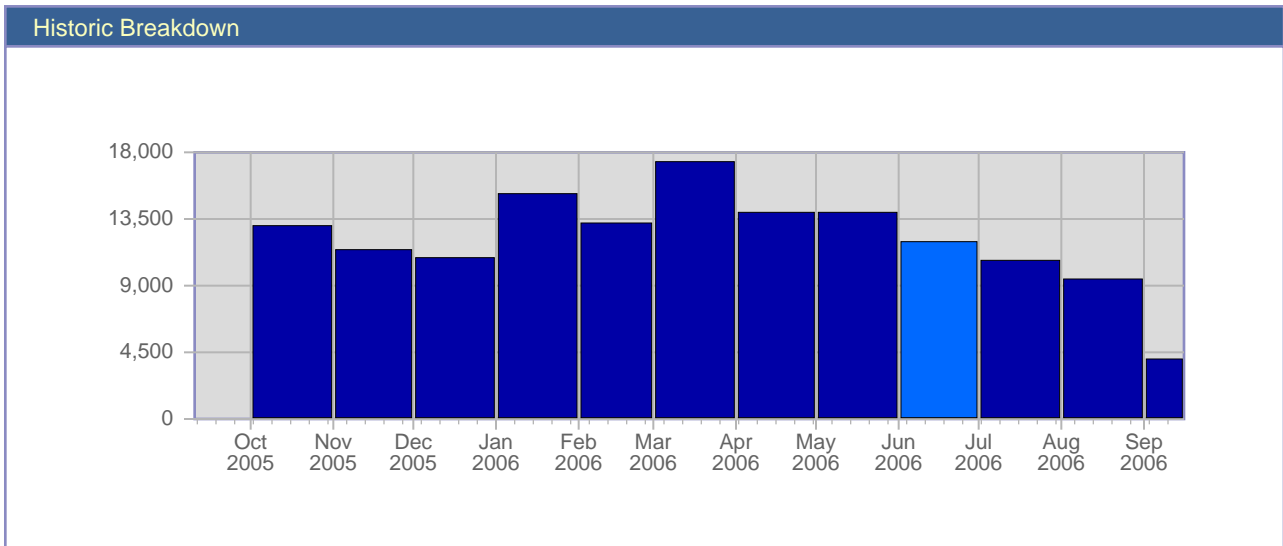

Traffic Reports Visits

Report Description	
Report Description:	Visits during the month of June 2006
Report Range:	Month of June 2006
Report Scope:	Historical Data

Date	Total Visits	Average Visits Historically	Change	Percent of Total Visits
Thu Jun 1st, 2006	493	406.72	+121 ▲	4.11%
Fri Jun 2nd, 2006	530	389.65	+129 ▲	4.41%
Sat Jun 3rd, 2006	313	328.34	-312 ▼	2.61%
Sun Jun 4th, 2006	400	363.11	-35 ▼	3.33%
Mon Jun 5th, 2006	448	442.41	+62 ▲	3.73%
Tue Jun 6th, 2006	481	445.93	+31 ▲	4.01%
Wed Jun 7th, 2006	478	434.12	+107 ▲	3.98%
Thu Jun 8th, 2006	425	406.72	-68 ▼	3.54%
Fri Jun 9th, 2006	376	389.65	-154 ▼	3.13%
Sat Jun 10th, 2006	335	328.34	+22 ▲	2.79%
Sun Jun 11th, 2006	273	363.11	-127 ▼	2.27%
Mon Jun 12th, 2006	371	442.41	-77 ▼	3.09%
Tue Jun 13th, 2006	419	445.93	-62 ▼	3.49%
Wed Jun 14th, 2006	369	434.12	-109 ▼	3.07%
Thu Jun 15th, 2006	325	406.72	-100 ▼	2.71%
Fri Jun 16th, 2006	367	389.65	-9 ▼	3.06%
Sat Jun 17th, 2006	262	328.34	-73 ▼	2.18%
Sun Jun 18th, 2006	311	363.11	+38 ▲	2.59%
Mon Jun 19th, 2006	360	442.41	-11 ▼	2.00%
Tue Jun 20th, 2006	374	445.93	-45 ▼	3.11%
Wed Jun 21st, 2006	426	434.12	+57 ▲	3.55%
Thu Jun 22nd, 2006	524	406.72	+199 ▲	4.36%
Fri Jun 23rd, 2006	400	389.65	+33 ▲	3.33%
Sat Jun 24th, 2006	354	328.34	+92 ▲	2.95%
Sun Jun 25th, 2006	352	363.11	+352 ▲	2.93%
Mon Jun 26th, 2006	508	442.41	+508 ▲	4.23%
Tue Jun 27th, 2006	432	445.93	+432 ▲	3.60%
Wed Jun 28th, 2006	444	434.12	+444 ▲	3.70%
Thu Jun 29th, 2006	404	406.72	+404 ▲	3.36%
Fri Jun 30th, 2006	456	389.65	+456 ▲	3.80%
	12,010	10,597		