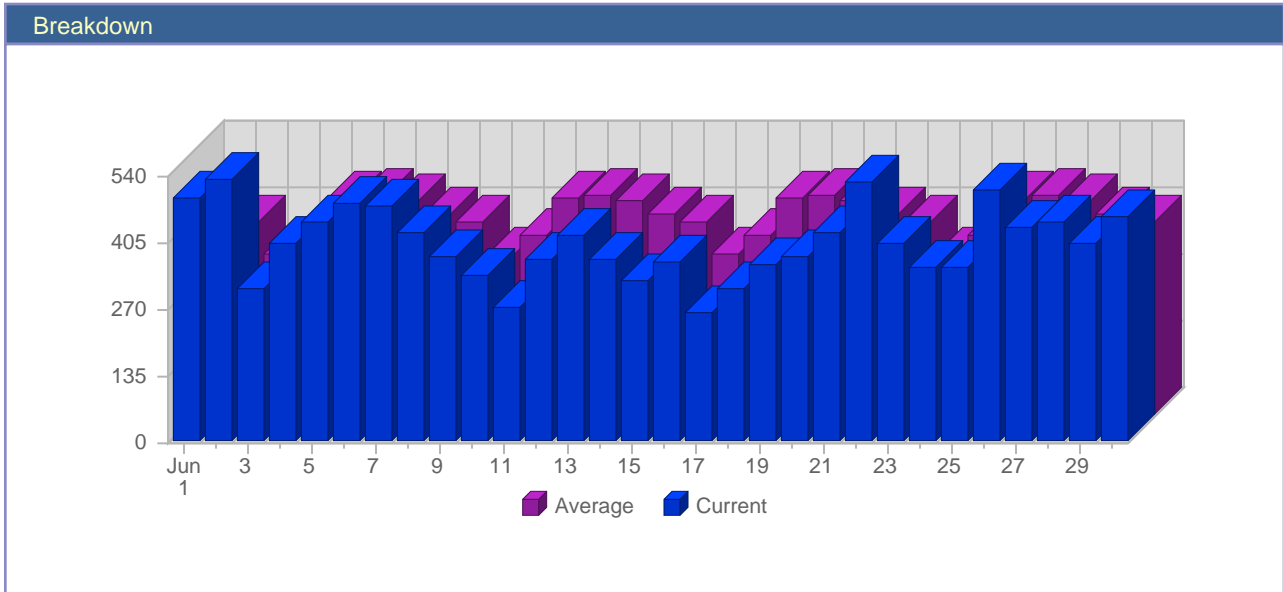

Traffic Reports Visits

Report Description	
Report Description:	Visits during the month of June 2006
Report Range:	Month of June 2006
Report Scope:	Historical Data

Date	Total Visits	Average Visits Historically	Change	Percent of Total Visits
Thu Jun 1st, 2006	493	406.72	+121 ▲	4.11%
Fri Jun 2nd, 2006	530	389.65	+129 ▲	4.41%
Sat Jun 3rd, 2006	313	328.34	-312 ▼	2.61%
Sun Jun 4th, 2006	400	363.11	-35 ▼	3.33%
Mon Jun 5th, 2006	448	442.41	+62 ▲	3.73%
Tue Jun 6th, 2006	481	445.93	+31 ▲	4.01%
Wed Jun 7th, 2006	478	434.12	+107 ▲	3.98%
Thu Jun 8th, 2006	425	406.72	-68 ▼	3.54%
Fri Jun 9th, 2006	376	389.65	-154 ▼	3.13%
Sat Jun 10th, 2006	335	328.34	+22 ▲	2.79%
Sun Jun 11th, 2006	273	363.11	-127 ▼	2.27%
Mon Jun 12th, 2006	371	442.41	-77 ▼	3.09%
Tue Jun 13th, 2006	419	445.93	-62 ▼	3.49%
Wed Jun 14th, 2006	369	434.12	-109 ▼	3.07%
Thu Jun 15th, 2006	325	406.72	-100 ▼	2.71%
Fri Jun 16th, 2006	367	389.65	-9 ▼	3.06%
Sat Jun 17th, 2006	262	328.34	-73 ▼	2.18%
Sun Jun 18th, 2006	311	363.11	+38 ▲	2.59%
Mon Jun 19th, 2006	360	442.41	-11 ▼	2.00%
Tue Jun 20th, 2006	374	445.93	-45 ▼	3.11%
Wed Jun 21st, 2006	426	434.12	+57 ▲	3.55%
Thu Jun 22nd, 2006	524	406.72	+199 ▲	4.36%
Fri Jun 23rd, 2006	400	389.65	+33 ▲	3.33%
Sat Jun 24th, 2006	354	328.34	+92 ▲	2.95%
Sun Jun 25th, 2006	352	363.11	+352 ▲	2.93%
Mon Jun 26th, 2006	508	442.41	+508 ▲	4.23%
Tue Jun 27th, 2006	432	445.93	+432 ▲	3.60%
Wed Jun 28th, 2006	444	434.12	+444 ▲	3.70%
Thu Jun 29th, 2006	404	406.72	+404 ▲	3.36%
Fri Jun 30th, 2006	456	389.65	+456 ▲	3.80%
	12,010	10,597		